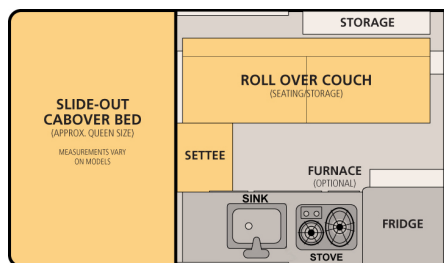

Dry Weight: 1045 Lbs.

Adult Sleeping: 3-4

Height Down (including vent): 54" (Most Trucks)

Extended Interior Height: 6'4"

Roof Length: 128"

Roof/Wall Framing: Aluminum

Floor Length: 80"

Exterior Material: Aluminum

Body Width: 75"

Fresh Water Capacity: 20 Gallons

Cabover Bed: 76" L x 72" W

Roll Over Couch

Cabover Bed: 76" L x 72" W

Front Dinette

Cabover Bed: 76" L x 72" W

Side Dinette