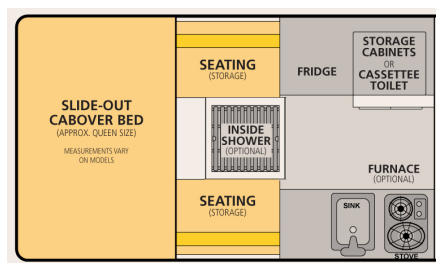

Dry Weight: 1045 Lbs.

Adult Sleeping: 3-4

Height Down (including vent): 54" (Most Trucks)

Extended Interior Height: 6'4"

Roof Length: 128"

Roof/Wall Framing: Aluminum

Floor Length: 80"

Exterior Material: Aluminum

Body Width: 75"

Fresh Water Capacity: 20 Gallons

Cabover Bed: 76" L x 72" W

Roll Over Couch

Cabover Bed: 76" L x 72" W

Front Dinette

Cabover Bed: 76" L x 72" W

Side Dinette

## Standard Features

Queen Sized Extended Cabover Bed w/ Mattress	Roll Over Couch Seating w/ Portable Table
Formica Counter Tops	2-way Refrigerator/Freezer - 65 Liters
20 Gallon Fresh Water Tank	Flush Mount Kitchen Sink w/ Electric Water Pump
Flush Mount 2 Burner Propane Stove	2x 10 lb. Propane Tanks
Powered Roof Vent Fan Over Kitchen	LED Interior Lights & Porch Light
Large Radius Sliding Passenger Side Window Safety Exit	Privacy Curtains
Lithium Battery (135ah)	Modern 12v Power System w/ Truck Charging
120v Electrical Shore Power System w/ 30 amp Converter	12v USB Outlets and Accessory Plug
Pre-wired for Solar	All Aluminum "Flex-Frame"
Aluminum Exterior Sides and One Piece Roof	Insulated Side Walls & Roof
Gas Strut Roof Lift Assists	Rugged Pop Up Liner w/ 4 Windows
Entry Door with Locks and Screen	Fire Extinguisher, LP/CO Detector, Smoke Detector