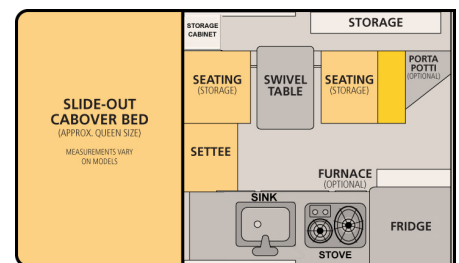

Dry Weight: 1045 Lbs.

Adult Sleeping: 3-4

Height Down (including vent): 54" (Most Trucks)

Extended Interior Height: 6'4"

Roof Length: 128"

Roof/Wall Framing: Aluminum

Floor Length: 80"

Exterior Material: Aluminum

Body Width: 75"

Fresh Water Capacity: 20 Gallons

Cabover Bed: 76" L x 72" W

Roll Over Couch

Cabover Bed: 76" L x 72" W

Front Dinette

Cabover Bed: 76" L x 72" W

Side Dinette

## Standard Features

Queen Sized Extended Cabover Bed w/ Mattress	Roll Over Couch Seating w/ Portable Table
Formica Counter Tops	2-way Refrigerator/Freezer - 65 Liters
20 Gallon Fresh Water Tank	Flush Mount Kitchen Sink w/ Electric Water Pump
Flush Mount 2 Burner Propane Stove	2x 10 lb. Propane Tanks
Powered Roof Vent Fan Over Kitchen	LED Interior Lights & Porch Light
Large Radius Sliding Passenger Side Window Safety Exit	Privacy Curtains
Lithium Battery (135ah)	Modern 12v Power System w/ Truck Charging
120v Electrical Shore Power System w/ 30 amp Converter	12v USB Outlets and Accessory Plug
Pre-wired for Solar	All Aluminum "Flex-Frame"
Aluminum Exterior Sides and One Piece Roof	Insulated Side Walls & Roof
Gas Strut Roof Lift Assists	Rugged Pop Up Liner w/ 4 Windows
Entry Door with Locks and Screen	Fire Extinguisher, LP/CO Detector, Smoke Detector

## Floor Plan

Side Dinette w/ Swivel Table	n/a	<input type="radio"/>	\$1,125
Front Dinette w/ Swivel Table	n/a	<input type="radio"/>	\$2,250