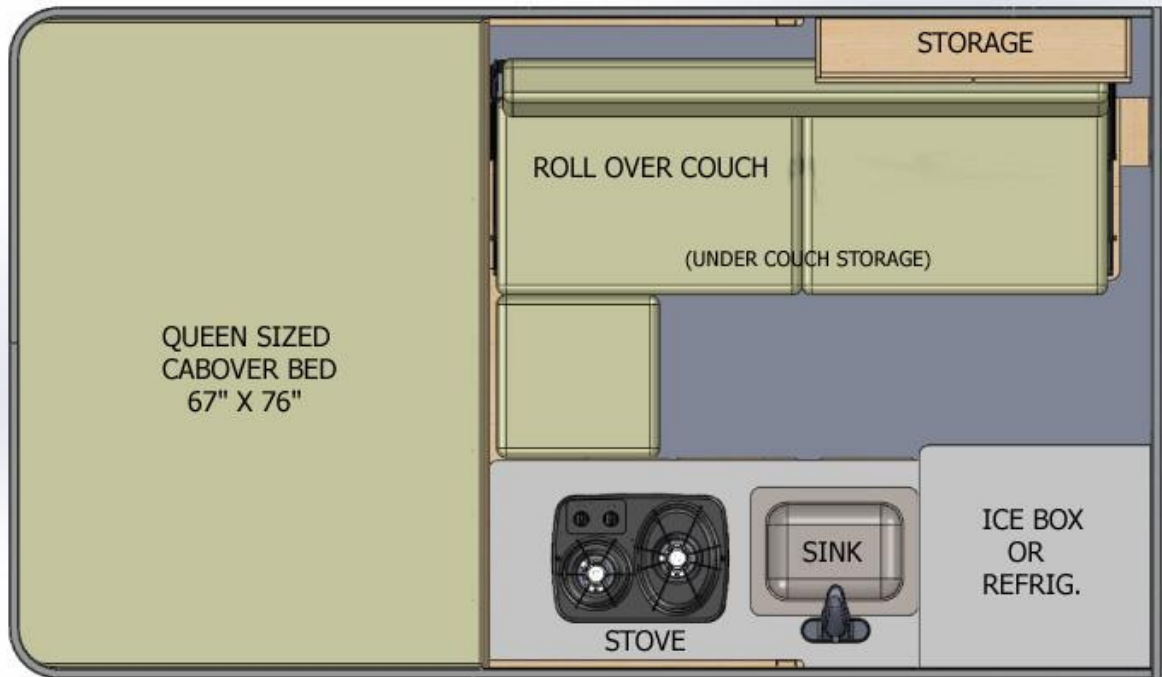

Finch Floor Plan

Four Wheel Campers Jackson Hole
www.fwcjh.com 307-690-7404
940 W. Broadway, PO Box 10856
Jackson Hole, WY 83001