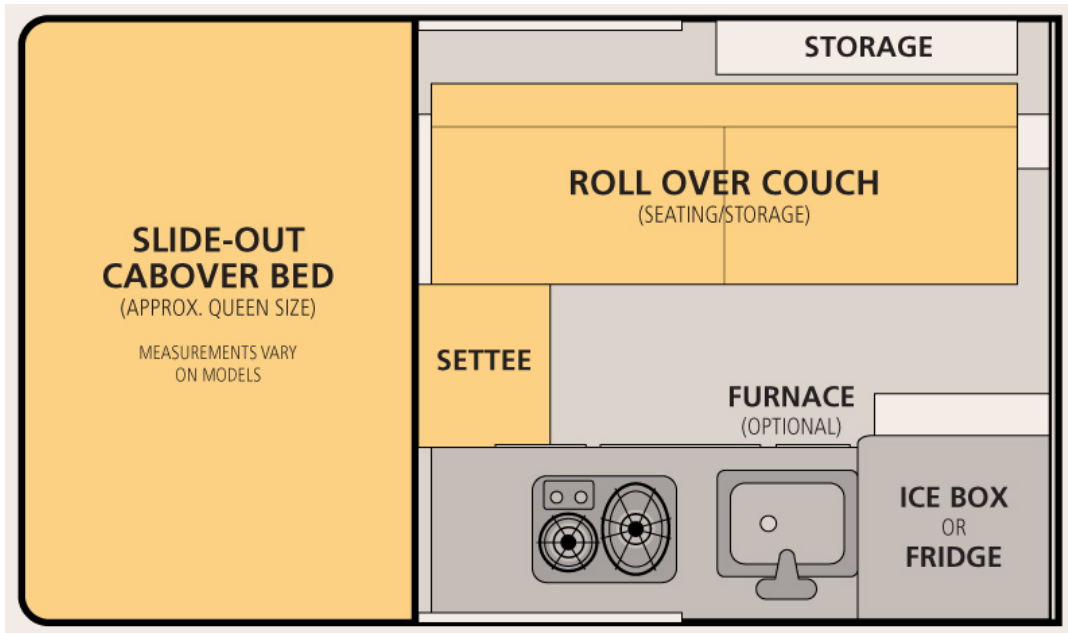

## Floor Plans

### Front Dinette

Our newest most popular floor plan design.  
Available on: Grandby, Hawk and Fleet (no Shell Models)

### Side Dinette

The second best selling dinette, great for couples.  
Available on: Grandby, Hawk, Fleet, and Eagle (Shells Included)

## Shell Model

Simple but to the point.