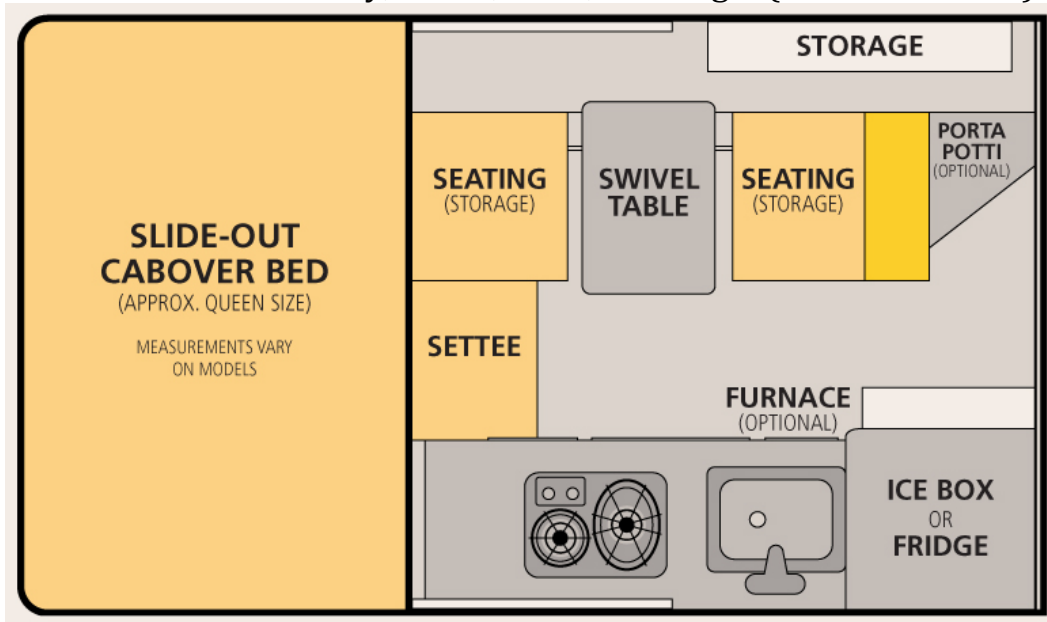

## Floor Plans

### Front Dinette

Our newest most popular floor plan design.  
Available on: Grandby, Hawk and Fleet (no Shell Models)

### Side Dinette

The second best selling dinette, great for couples.  
Available on: Grandby, Hawk, Fleet, and Eagle (Shells Included)

## Shell Model

Simple but to the point.