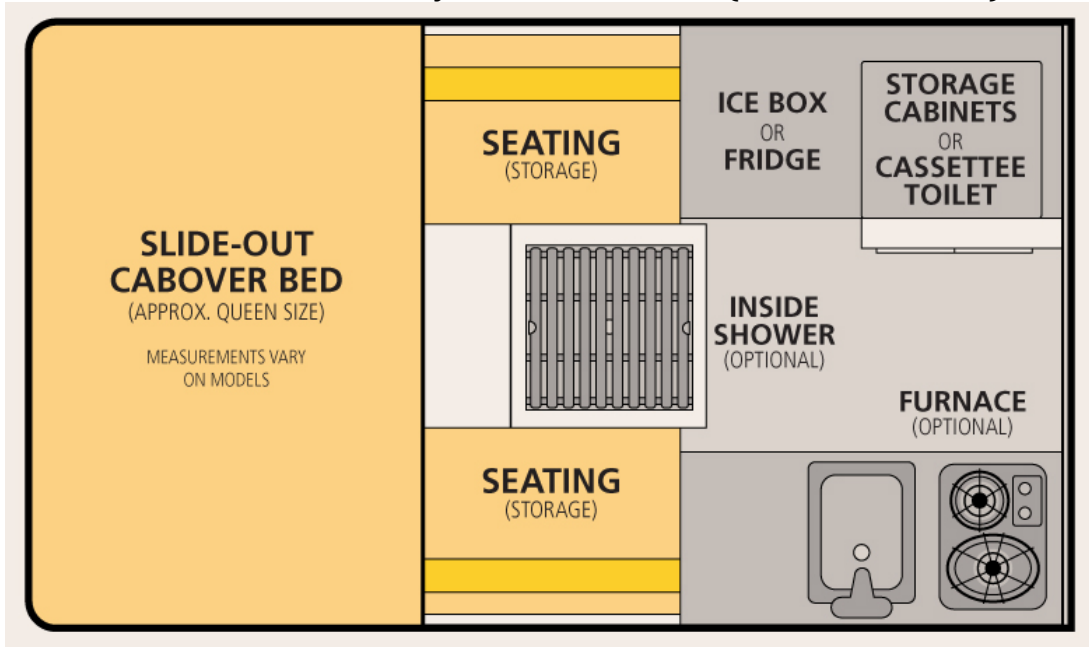

## Floor Plans

### Front Dinette

Our newest most popular floor plan design.  
Available on: Grandby, Hawk and Fleet (no Shell Models)

### Side Dinette

The second best selling dinette, great for couples.  
Available on: Grandby, Hawk, Fleet, and Eagle (Shells Included)

## Shell Model

Simple but to the point.